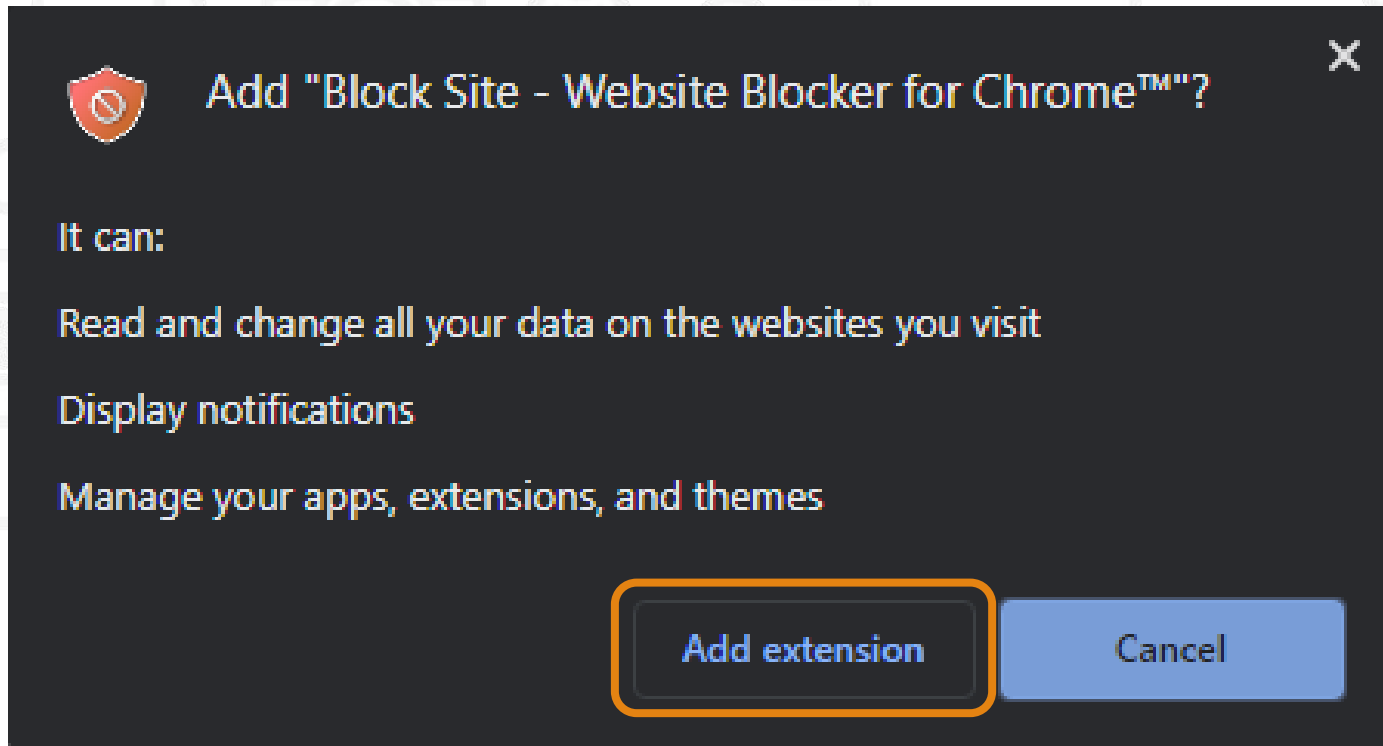

Offers in-app purchases

Add to Chrome

Installing **Block Site**

The browser will prompt you on whether to add the extension.
Click on **Add extension**

تحميل موقع الحظر (Block Site)

سيسألك المستعرض ما إذا كنت تود الإضافة أم لا. انقر على **Add extension**

Installing Block Site

Once the installation is done, the tool will ask for your permission to access the websites you visit. This way it can know when and if to block. Click on **Agree**.

BlockSite

Thank you for installing BlockSite