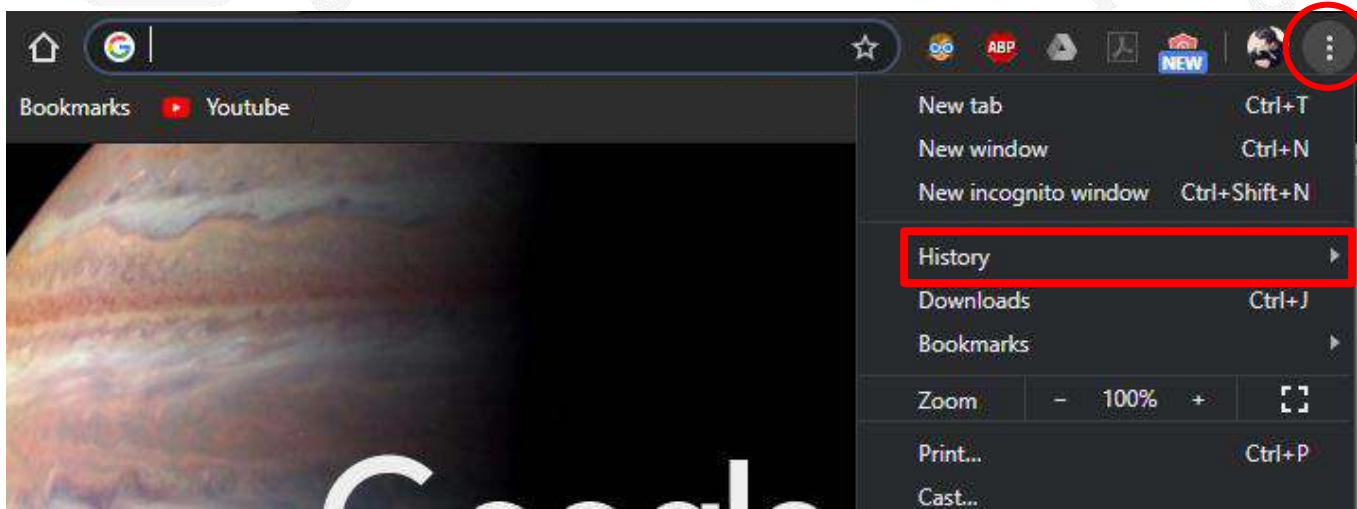

Viewing browser history

If you aren't sure what sites to block, you can check your child's browser history to see which sites they're spending time on. This way you can check it and block it if need be. To do this, simple hold down the **Ctrl** key on your keyboard, then tap **H**. Alternatively, you can follow the steps illustrated below.