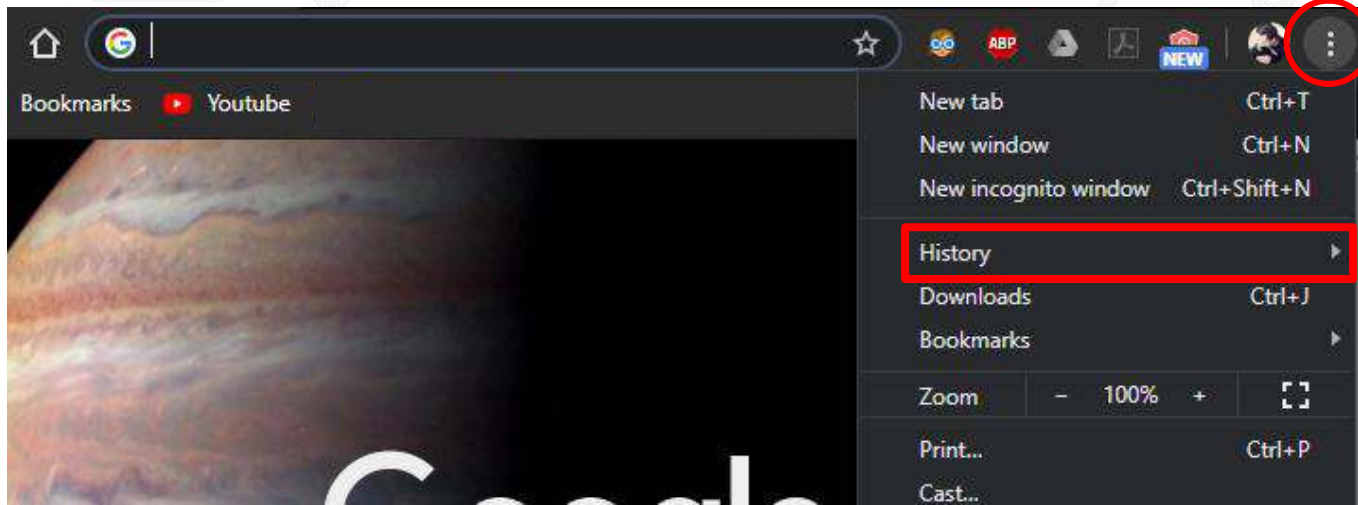

عرض محفوظات المتصفح browser history

إذا لم تكن متأكدًا من المواقع التي يجب حظرها، يمكنك التحقق من سجل متصفح طفلك لمعرفة المواقع التي يقضي فيها وقته . بهذه الطريقة يمكنك التحقق من المواقع وتصفحها وحظرها إذا لزم الأمر. للقيام بذلك ببساطة اضغط باستمرار على مفتاح **Ctrl** على لوحة المفاتيح ، ، ثم اضغط على **H** . بدلاً من ذلك، يمكنك اتباع الخطوات الموضحة في الصورة أدناه أدناه.

1 . أولاً اضغط على هذا الزر

2 . حدد خيار History، ثم حدد الخيار الأول من القائمة أيضا History